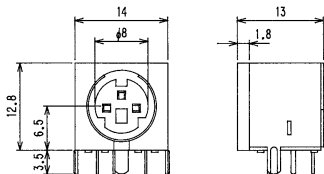

## No. MJ-372/3~9

MINI DIN IN-LINE SOCKET

Arrange-ment of Contacts							
Model	MJ-372/3	MJ-372/4	MJ-372/5	MJ-372/6	MJ-372/7	MJ-372/8	MJ-372/9

## No. MJ-381/3~8

MINI DIN SOCKET PANEL MOUNT TYPE

Arrange-ment of Contacts					
Model	MJ-381/3	MJ-381/4	MJ-381/5	MJ-381/6	MJ-381/8

## No. MJ-373/3~9

MINI DIN SOCKET SERIES

Arrange-ment of Contacts							
Model	MJ-373/3	MJ-373/4	MJ-373/5	MJ-373/6	MJ-373/7	MJ-373/8	MJ-373/9