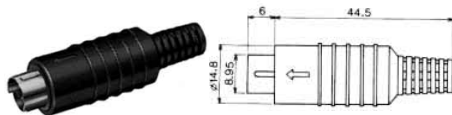

# DIN PLUGS & JACKS

## No. MP-371/3~8

MINI. CIRCULAR CONNECTOR SOLDER TYPE

No. of Contact	3P	4P	5P	6P	7P	8P
CONTACT CONFIGURATION						
Model	MP-371/3	MP-371/4	MP-371/5	MP-371/6	MP-371/7	MP-371/8

## No. MP-374

MINI. CIRCULAR CONNECTOR 4P FOR S-VHS