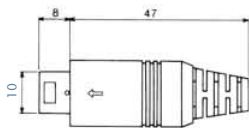

No. MP-371/9~10

MINI. CIRCULAR CONNECTOR SOLDER TYPE

No. of Contact	9P	10P
CONTACT CONFIGURATION		
No. of Contact	MP-371/9	MP-371/10