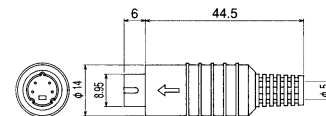

No. MP-374

MINI. CIRCULAR CONNECTOR 4P FOR S-VHS