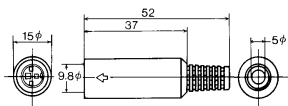

## No. MP-371/9~10

MINI. CIRCULAR CONNECTOR SOLDER TYPE

No. of Contact	9P	10P
CONTACT CONFIGURATION		
No. of Contact	MP-371/9	MP-371/10

## No. MJ-372/3~9

MINI DIN IN-LINE SOCKET

Arrange-ment of Contacts							
Model	MJ-372/3	MJ-372/4	MJ-372/5	MJ-372/6	MJ-372/7	MJ-372/8	MJ-372/9