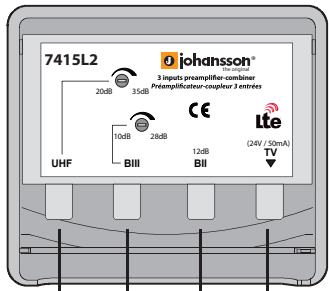

How to make your connections

Branchements