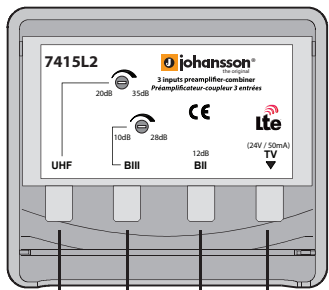

How to make your connections

Branchements