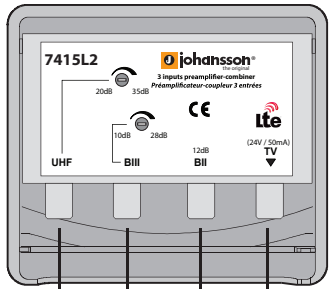

How to make your connections

Branchements

- (1) = To UHF antenna
Vers antenne UHF
- (2) = To B III antenna
Vers antenne B III
- (3) = To B II antenna
Vers antenne BII
- (4) = To TV (+24V)
Vers TV (+24V)