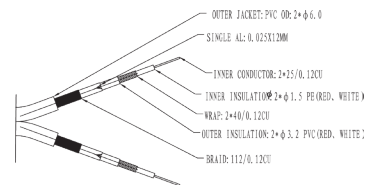

- double mono design for clear channel separation
- 50 Ω defined characteristic impedance
- 24-Karat gold plated contacts for minimum transfer resistances

Specifications

Connections

Plug material:	triple-coated PVC / ABS
Contact material:	24-Karat gold plated
Shielding:	yes
Port 1, type:	2 x RCA plugs (RCA)
Connector 1, connector length (mm):	39.8
Connector 1, connector width (mm):	14.0
Connector 1, connector height (mm):	14.0
Port 2, type:	2 x RCA plugs (RCA)
Connector 2, connector length (mm):	39.8
Connector 2, connector width (mm):	14.0
Connector 2, connector height (mm):	14.0

Wiring diagram

Stereo audio cable

cinch coaxial cable for powerful stereo sound

Article no.	Cable lengths (m)	Packaging dimensions (mm)	Weight (kg)	Figure	EAN Code
70376	0.50	Single carton: 185 x 80 x 25 Master carton (40 pcs.): 400 x 295 x 235	Single carton: XX Master carton: XX		4 040849 703768
70377	1.00	Single carton: 185 x 80 x 25 Master carton (40 pcs.): 400 x 295 x 235	Single carton: XX Master carton: XX		4 040849 703775
70379	2.00	Single carton: 185 x 180 x 40 Master carton (24 pcs.): 400 x 285 x 435	Single carton: XX Master carton: XX		4 040849 703799
70380	3.00	Single carton: 185 x 180 x 40 Master carton (24 pcs.): 400 x 285 x 435	Single carton: XX Master carton: XX		4 040849 703805
70381	5.00	Single carton: 185 x 180 x 55 Master carton (20 pcs.): 400 x 310 x 435	Single carton: XX Master carton: XX		4 040849 703812
70382	7.50	Single carton: 185 x 180 x 55 Master carton (20 pcs.): 400 x 310 x 435	Single carton: XX Master carton: XX		4 040849 703829
70383	10.0	Single carton: 185 x 180 x 70 Master carton (16 cartons): 400 x 300 x 400	Single carton: XX Master carton: XX		4 040849 703836
70385	15.00	Single carton: 185 x 180 x 70 Master carton (16 cartons): 400 x 300 x 400	Single carton: XX Master carton: XX		4 040849 703850
70386	20.00	Single carton: 370 x 185 x 85 Master carton (6 Kartons): 400 x 300 x 400	Single carton: XX Master carton: XX		4 040849 703867