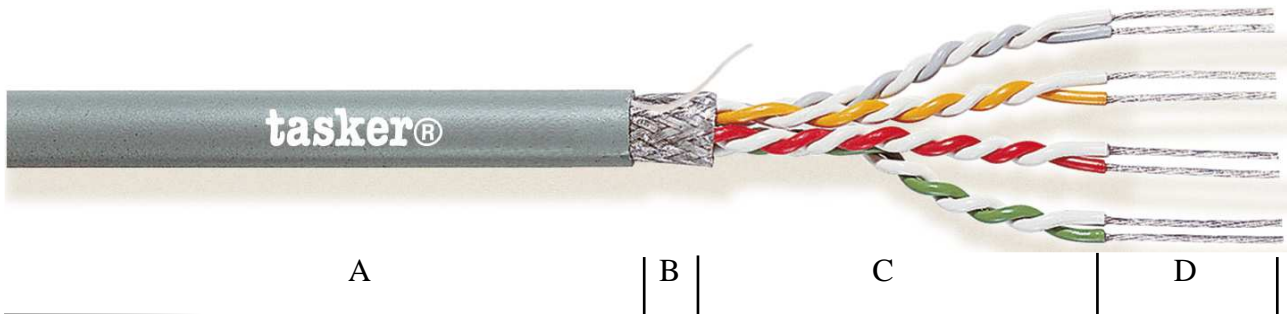

# tasker® C184 2x2x0,22 mm<sup>2</sup> Shielded Twisted Pair Cable

✓  
**RoHS<sub>2</sub>**  
 2002/95/EC  
 2011/65/UE

**NOTE**  
**CATEGORY**  
**APPLICATIONS**

The picture does not represent the real number of pairs.  
 S.T.P. Cable (See Data Network Catalogue)  
 Electronic and Data Transmission

- A:** Grey Soft **PVC** Sheath.  
Outer cable Ø: 5,80 (±0,20) mm.
- B:** Shielding in O.F.C. tinned copper Braid, covering 85%
- C:** The cores are stranded in a pairs with 30 twist/m. and insulation with **PVC**. Diam. Ø 1,20 (±0,20) mm.  
Pair color code: White/ Grey, White/ Yellow.
- D :** O.F.C. tinned copper formation 7x0,20 mm.  
Nom. Cross section 2x2x0,22 mm<sup>2</sup>

**MARKING**

**tasker® C184 2x2x0,22 mm<sup>2</sup> DATA TRASMISSION TWISTED PAIR SHELDED CABLE MADE IN ITALY**

**CUSTOM PRODUCTION**

This product may be custom produced also in **LSZH, PE, PUR**, with or without Metallic Armor.